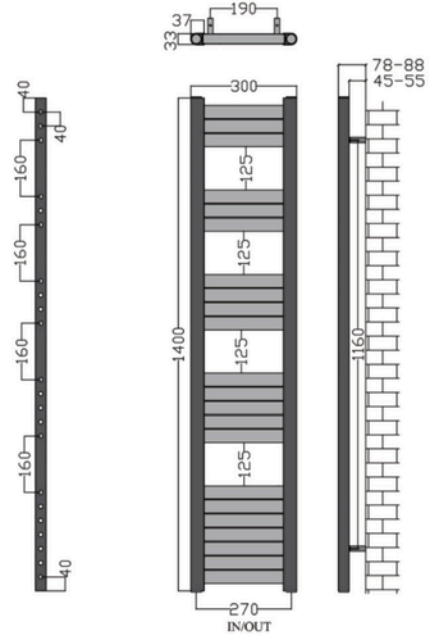

TOWELRADS ETON

TECHNICAL DATA

Product Information

ANTHRACITE

CODE	HEIGHT	WIDTH	DEPTH	BTU OUTPUT - T50
136173	1400mm	300mm	78-88mm	1282
136179	1400mm	500mm	78-88mm	2139
136174	1600mm	300mm	78-88mm	1572
136175	1800mm	300mm	78-88mm	1692
136081	1800mm	500mm	78-88mm	2805

TOWELRADS ETON

TECHNICAL DATA

Technical Drawings

800x300mm

800x500mm

1000x300mm

1000x500mm

DEPTH

78-88mm

TOWELRADS ETON

TECHNICAL DATA

Technical Drawings

1200x300mm

1200x500mm

1400x300mm

1400x500mm

DEPTH

78-88mm

TOWELRADS ETON

TECHNICAL DATA

Technical Drawings

1600x300mm

1800x300mm

1800x500mm