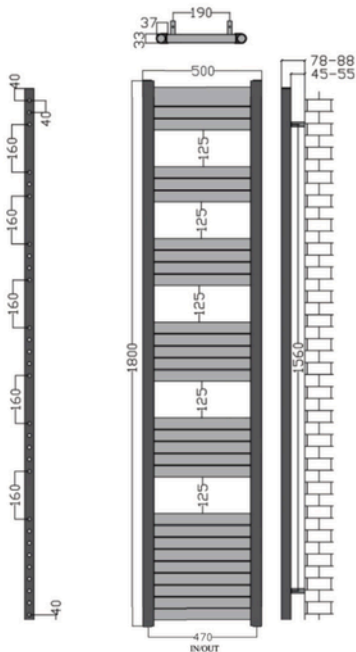

TOWELRADS ETON

TECHNICAL DATA

Technical Drawings

800x300mm

800x500mm

1000x300mm

1000x500mm

DEPTH

78-88mm

TOWELRADS ETON

TECHNICAL DATA

Technical Drawings

1200x300mm

1200x500mm

1400x300mm

1400x500mm

DEPTH

78-88mm

TOWELRADS ETON

TECHNICAL DATA

Technical Drawings

1600x300mm

1800x300mm

1800x500mm

DEPTH

78-88mm