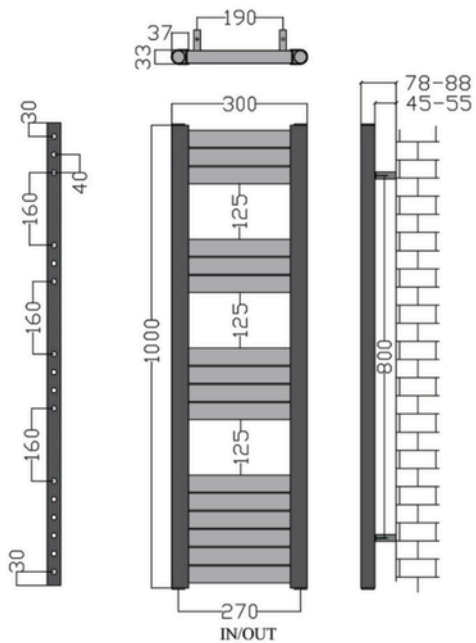

TOWELRADS ETON

TECHNICAL DATA

Product Information

TEXTURED
BLACK

 CODE	 HEIGHT	 WIDTH	 DEPTH	BTU OUTPUT - T50
136060	800mm	300mm	78-88mm	699
136066	800mm	500mm	78-88mm	1166
136061	1000mm	300mm	78-88mm	931
136067	1000mm	500mm	78-88mm	1555
136062	1200mm	300mm	78-88mm	1105
136068	1200mm	500mm	78-88mm	1851
136063	1400mm	300mm	78-88mm	1282
136069	1400mm	500mm	78-88mm	2139
136064	1600mm	300mm	78-88mm	1572
136065	1800mm	300mm	78-88mm	1692
136081	1800mm	500mm	78-88mm	2805

TOWELRADS ETON

TECHNICAL DATA

Technical Drawings

800x300mm

800x500mm

1000x300mm

1000x500mm

DEPTH

78-88mm

TOWELRADS ETON

TECHNICAL DATA

Technical Drawings

1200x300mm

1200x500mm

1400x300mm

1400x500mm

DEPTH

78-88mm

TOWELRADS ETON

TECHNICAL DATA

Technical Drawings

1600x300mm

1800x300mm

1800x500mm