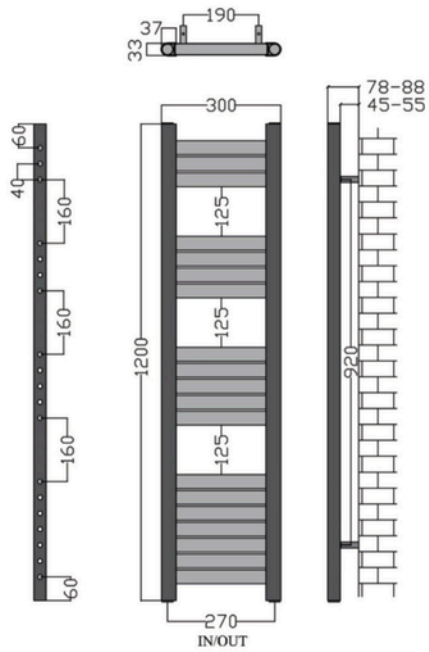

TOWELRADS ETON

TECHNICAL DATA

Product Information

TEXTURED
BLACK

 CODE	 HEIGHT	 WIDTH	 DEPTH	BTU OUTPUT - T50
136060	800mm	300mm	78-88mm	699
136066	800mm	500mm	78-88mm	1166
136061	1000mm	300mm	78-88mm	931
136067	1000mm	500mm	78-88mm	1555
136062	1200mm	300mm	78-88mm	1105
136068	1200mm	500mm	78-88mm	1851
136063	1400mm	300mm	78-88mm	1282
136069	1400mm	500mm	78-88mm	2139
136064	1600mm	300mm	78-88mm	1572
136065	1800mm	300mm	78-88mm	1692
136081	1800mm	500mm	78-88mm	2805

TOWELRADS ETON

TECHNICAL DATA

Technical Drawings

800x300mm

800x500mm

1000x300mm

1000x500mm

DEPTH

78-88mm

TOWELRADS ETON

TECHNICAL DATA

Technical Drawings

1200x300mm

1200x500mm

1400x300mm

1400x500mm

DEPTH

78-88mm

TOWELRADS ETON

TECHNICAL DATA

Technical Drawings

1600x300mm

1800x300mm

1800x500mm