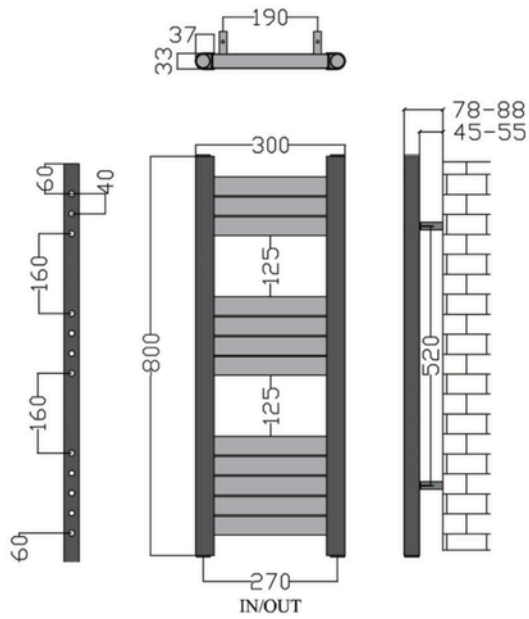

TOWELRADS ETON

TECHNICAL DATA

Product Information

ANTHRACITE

CODE	HEIGHT	WIDTH	DEPTH	BTU OUTPUT - T50
136173	1400mm	300mm	78-88mm	1282
136179	1400mm	500mm	78-88mm	2139
136174	1600mm	300mm	78-88mm	1572
136175	1800mm	300mm	78-88mm	1692
136081	1800mm	500mm	78-88mm	2805

TOWELRADS ETON

TECHNICAL DATA

Product Information

TEXTURED
BLACK

 CODE	 HEIGHT	 WIDTH	 DEPTH	BTU OUTPUT - T50
136060	800mm	300mm	78-88mm	699
136066	800mm	500mm	78-88mm	1166
136061	1000mm	300mm	78-88mm	931
136067	1000mm	500mm	78-88mm	1555
136062	1200mm	300mm	78-88mm	1105
136068	1200mm	500mm	78-88mm	1851
136063	1400mm	300mm	78-88mm	1282
136069	1400mm	500mm	78-88mm	2139
136064	1600mm	300mm	78-88mm	1572
136065	1800mm	300mm	78-88mm	1692
136081	1800mm	500mm	78-88mm	2805

TOWELRADS ETON

TECHNICAL DATA

Technical Drawings

800x300mm

800x500mm

1000x300mm

1000x500mm

DEPTH

78-88mm

TOWELRADS ETON

TECHNICAL DATA

Technical Drawings

1200x300mm

1200x500mm

1400x300mm

1400x500mm