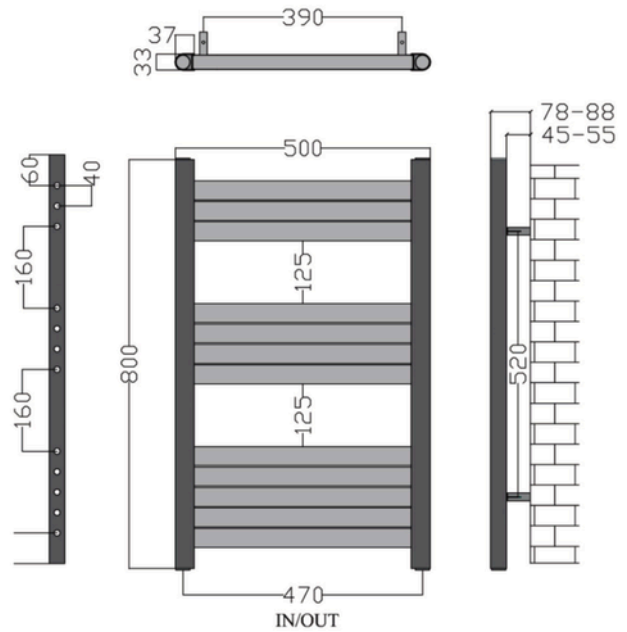

TOWELRADS ETON

TECHNICAL DATA

Product Information

TEXTURED
BLACK

 CODE	 HEIGHT	 WIDTH	 DEPTH	BTU OUTPUT - T50
136060	800mm	300mm	78-88mm	699
136066	800mm	500mm	78-88mm	1166
136061	1000mm	300mm	78-88mm	931
136067	1000mm	500mm	78-88mm	1555
136062	1200mm	300mm	78-88mm	1105
136068	1200mm	500mm	78-88mm	1851
136063	1400mm	300mm	78-88mm	1282
136069	1400mm	500mm	78-88mm	2139
136064	1600mm	300mm	78-88mm	1572
136065	1800mm	300mm	78-88mm	1692
136081	1800mm	500mm	78-88mm	2805

TOWELRADS ETON

TECHNICAL DATA

Technical Drawings

800x300mm

800x500mm

1000x300mm

1000x500mm

DEPTH

78-88mm

TOWELRADS ETON

TECHNICAL DATA

Technical Drawings

1200x300mm

1200x500mm

1400x300mm

1400x500mm

DEPTH

78-88mm

TOWELRADS ETON

TECHNICAL DATA

Technical Drawings

1600x300mm

1800x300mm

1800x500mm