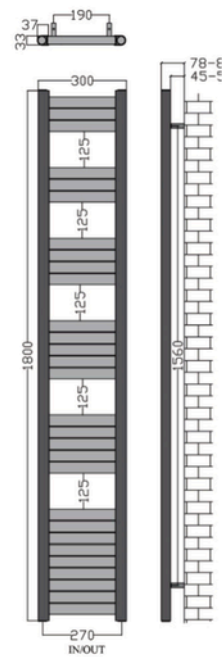

TOWELRADS ETON

TECHNICAL DATA

Product Information

ANTHRACITE

CODE	HEIGHT	WIDTH	DEPTH	BTU OUTPUT - T50
136173	1400mm	300mm	78-88mm	1282
136179	1400mm	500mm	78-88mm	2139
136174	1600mm	300mm	78-88mm	1572
136175	1800mm	300mm	78-88mm	1692
136081	1800mm	500mm	78-88mm	2805

TOWELRADS ETON

TECHNICAL DATA

Technical Drawings

800x300mm

800x500mm

1000x300mm

1000x500mm

DEPTH

78-88mm

TOWELRADS ETON

TECHNICAL DATA

Technical Drawings

1200x300mm

1200x500mm

1400x300mm

1400x500mm

DEPTH

78-88mm

TOWELRADS ETON

TECHNICAL DATA

Technical Drawings

1600x300mm

1800x300mm

1800x500mm