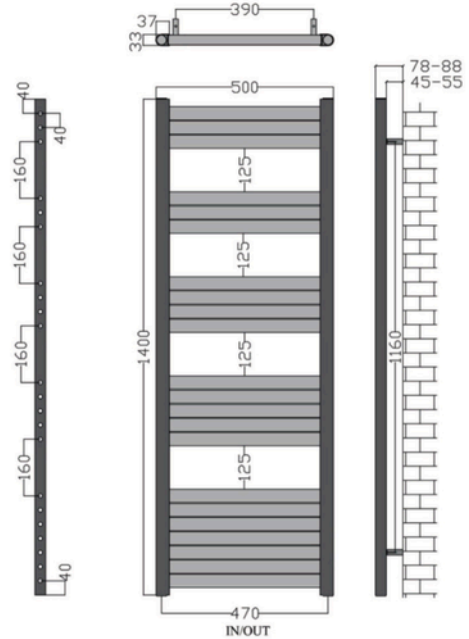

TOWELRADS ETON

TECHNICAL DATA

Technical Drawings

800x300mm

800x500mm

1000x300mm

1000x500mm

DEPTH

78-88mm

TOWELRADS ETON

TECHNICAL DATA

Technical Drawings

1200x300mm

1200x500mm

1400x300mm

1400x500mm

DEPTH

78-88mm

TOWELRADS ETON

TECHNICAL DATA

Technical Drawings

1600x300mm

1800x300mm

1800x500mm

DEPTH

78-88mm