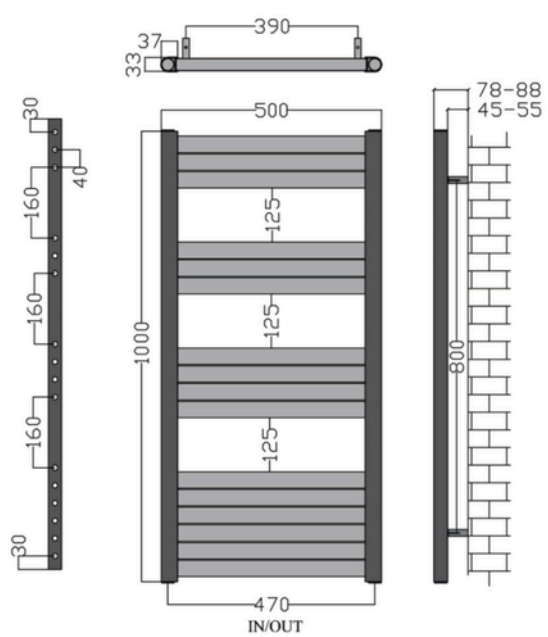

TOWELRADS ETON

TECHNICAL DATA

Product Information

TEXTURED
BLACK

 CODE	 HEIGHT	 WIDTH	 DEPTH	BTU OUTPUT - T50
136060	800mm	300mm	78-88mm	699
136066	800mm	500mm	78-88mm	1166
136061	1000mm	300mm	78-88mm	931
136067	1000mm	500mm	78-88mm	1555
136062	1200mm	300mm	78-88mm	1105
136068	1200mm	500mm	78-88mm	1851
136063	1400mm	300mm	78-88mm	1282
136069	1400mm	500mm	78-88mm	2139
136064	1600mm	300mm	78-88mm	1572
136065	1800mm	300mm	78-88mm	1692
136081	1800mm	500mm	78-88mm	2805

TOWELRADS ETON

TECHNICAL DATA

Technical Drawings

800x300mm

800x500mm

1000x300mm

1000x500mm

DEPTH

78-88mm

TOWELRADS ETON

TECHNICAL DATA

Technical Drawings

1200x300mm

1200x500mm

1400x300mm

1400x500mm

DEPTH

78-88mm

TOWELRADS ETON

TECHNICAL DATA

Technical Drawings

1600x300mm

1800x300mm

1800x500mm