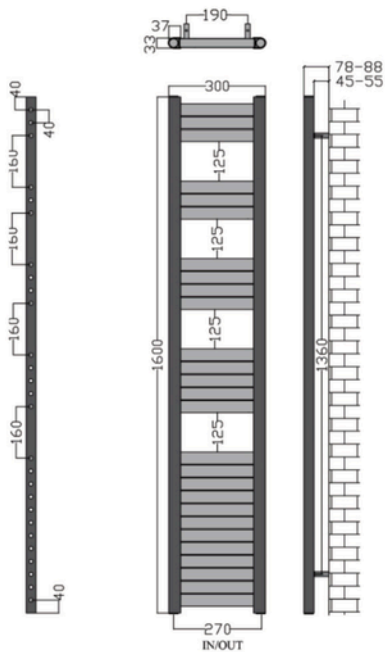

TOWELRADS ETON

TECHNICAL DATA

Technical Drawings

800x300mm

800x500mm

1000x300mm

1000x500mm

DEPTH

78-88mm

TOWELRADS ETON

TECHNICAL DATA

Technical Drawings

1200x300mm

1200x500mm

1400x300mm

1400x500mm

DEPTH

78-88mm

TOWELRADS ETON

TECHNICAL DATA

Technical Drawings

1600x300mm

1800x300mm

1800x500mm

DEPTH

78-88mm