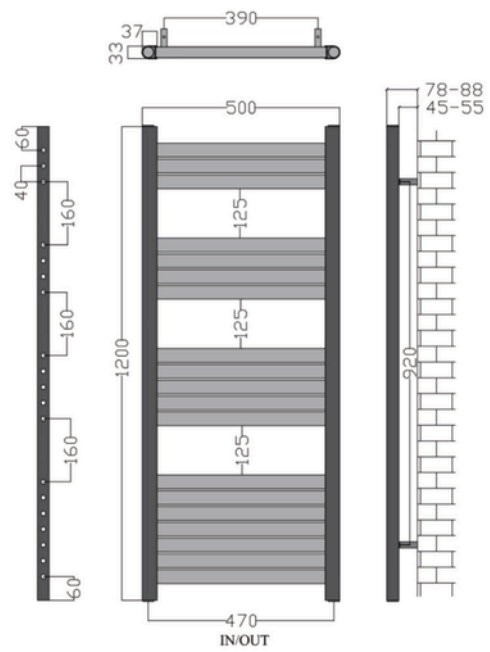

TOWELRADS ETON

TECHNICAL DATA

Technical Drawings

800x300mm

800x500mm

1000x300mm

1000x500mm

DEPTH

78-88mm

TOWELRADS ETON

TECHNICAL DATA

Technical Drawings

1200x300mm

1200x500mm

1400x300mm

1400x500mm

DEPTH

78-88mm

TOWELRADS ETON

TECHNICAL DATA

Technical Drawings

1600x300mm

1800x300mm

1800x500mm

DEPTH

78-88mm