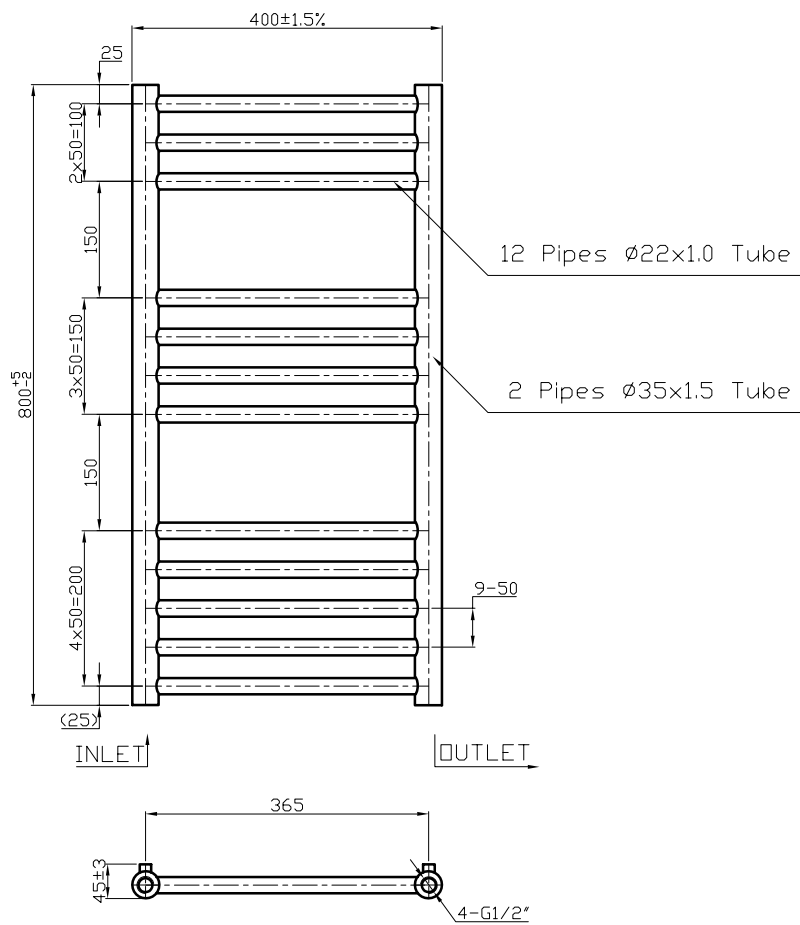

TOWELRADS EVERSLEY | DRY

A contemporary straight front ladder rail with simplicity of design, the Eversley is minimal & sleek. Its dainty design allows for a sophisticated feel when placed in a bathroom setting & with multiple spaces to hang & dry towels this is a fantastic choice.

Beautiful brushed stainless steel that will create a focal feature in any room.

Manufacturers
Warranty

Electric only

1-2 Day Delivery

FEATURES AND BENEFITS

- Well spaced bars for practical use.
- This product can also be fitted with an electric dual fuel element.
- IP44 Rated
- Beautiful polished stainless steel that will create a focal feature in any room.
- Ideal for wet rooms.

EVERSLEY | DRY

Height (mm)	Length (mm)	Depth (mm)	Product Code	Output at $\Delta T50k$	
				Watts	BTU
800	500	100	231022	168	573
1200	500	100	231024	291	993

TECHNICAL DIAGRAMS
EVERSLEY | DRY

TECHNICAL DIAGRAMS