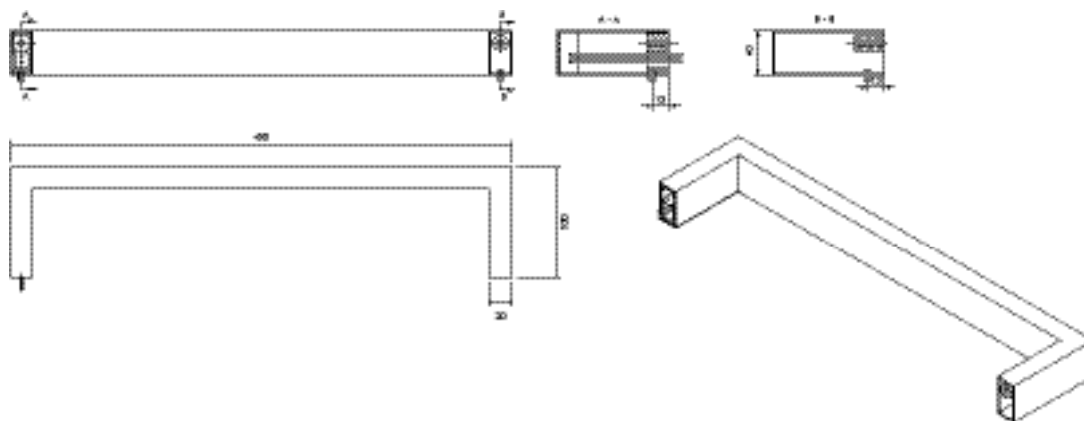

### FEATURES AND BENEFITS

- **Dry Electric:** The Twyford towel rail operates using a dry electric system, delivering efficient performance while maintaining safety standards.
- **Safe Extra Low Voltage:** With a focus on safety, this towel rail utilizes extra low voltage technology, providing peace of mind in all installation scenarios.
- **IPX5 Rated:** Rest assured, the Twyford towel rail boasts an IPX5 rating, rendering it resistant to water ingress and thus perfect for installation in moist environments.
- **Sturdy 304 Grade Stainless Steel:** Crafted from robust 304 grade stainless steel, this towel rail ensures both durability and an enduring, sleek appearance.

TWYFORD

Colour	Height (mm)	Length (mm)	Form Factor	Product Code	Output at $\Delta T50k$
					Watts
Polished Black Chrome	40	450	Close Ended	488144	17
		630	Close Ended	488143	23
Brushed Black Chrome		450	Close Ended	488201	17
		630	Close Ended	488202	23
Brushed Brass		450	Close Ended	488130	17
		630	Close Ended	488138	23
Rose Gold		450	Close Ended	488132	17
		630	Close Ended	488140	23
Matt Black		450	Close Ended	488126	17
		630	Close Ended	488134	23
Polished Brass		450	Close Ended	488128	17
		630	Close Ended	488136	23
Polished Chrome	450	Close Ended	488125	17	
	630	Close Ended	488133	23	
Brushed Stainless Steel	450	Close Ended	488129	17	
	630	Close Ended	488137	23	

TECHNICAL DIAGRAMS

TWYFORD

450X40MM

630X40MM