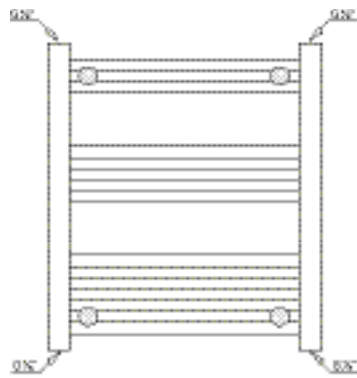

MCCARTHY ELECTRIC

Height (mm)	Length (mm)	Depth(mm)	Product Code	Wiring Side	Output at $\Delta T50k$
					Watts
550	500	85	121019	Right Hand Side	200
900	500	85	121020	Right Hand Side	400

TECHNICAL DIAGRAMS
MCCARTHY ELECTRIC

550X500MM

900X500MM