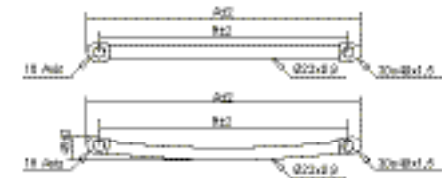

MCCARTHY ELECTRIC

Height (mm)	Length (mm)	Depth(mm)	Product Code	Wiring Side	Output at $\Delta T50k$
					Watts
550	500	85	121019	Right Hand Side	200
900	500	85	121020	Right Hand Side	400

TECHNICAL DIAGRAMS
MCCARTHY ELECTRIC

550X500MM

900X500MM