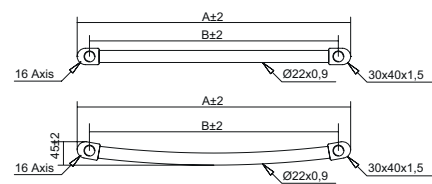

Bar width 22mm.

Temperature regulates at 43° giving piece of mind in smaller spaces

Available in heights up to 900mm and lengths up to 500mm.

Manufacturers
Warranty

Electrical
Component
Warranty

1-2 Day Delivery

MCCARTHY ELECTRIC

Colour	Height	Length	Product Code	Output Watts
Chrome	550	500	I21019	200
	900	500	I21020	400

TECHNICAL DIAGRAMS

550X500MM

900X500MM