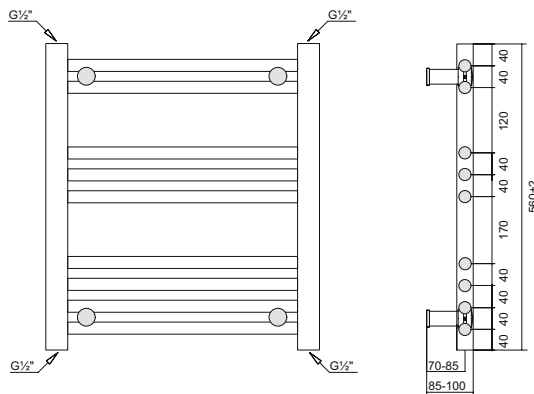

Bar width 22mm.

Temperature regulates at 43° giving piece of mind in smaller spaces

Available in heights up to 900mm and lengths up to 500mm.

Manufacturers
Warranty

Electrical
Component
Warranty

1-2 Day Delivery

MCCARTHY ELECTRIC

Colour	Height	Length	Product Code	Output Watts
Chrome	550	500	I21019	200
	900	500	I21020	400

TECHNICAL DIAGRAMS

550X500MM

900X500MM