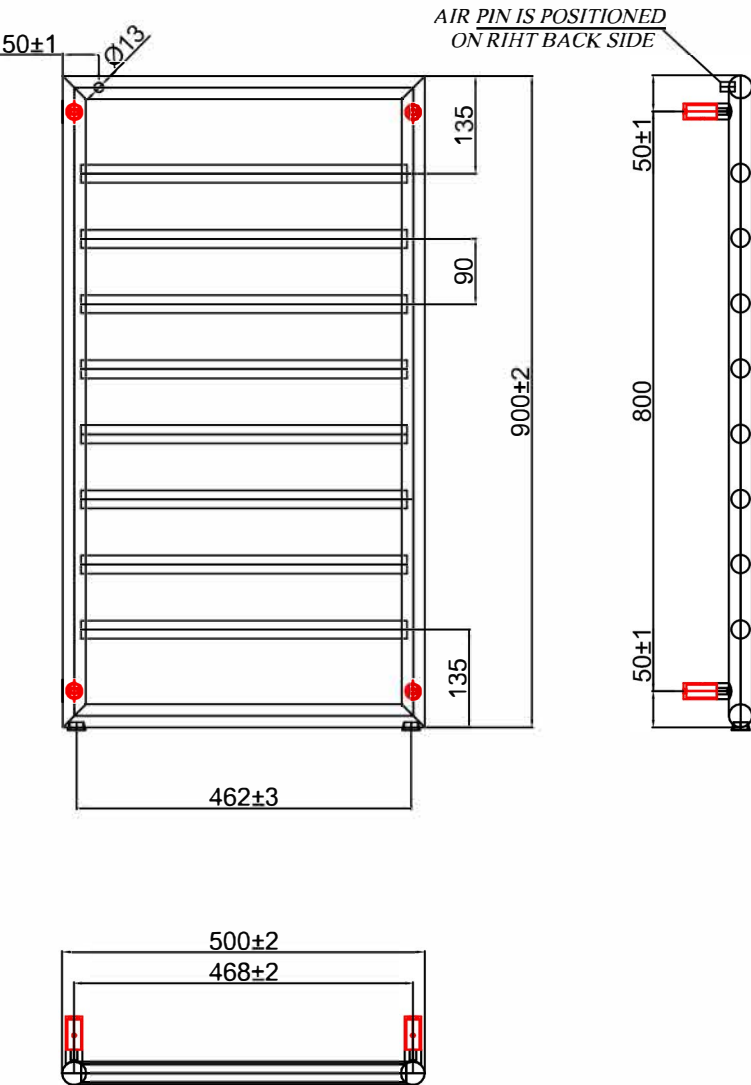

HEIGHT 900MM

HEIGHT 1300MM

Radiator Specification

- Material: Steel
- Warranty: 10 Year Manufacture
- Product tested in accordance with EN442
- Connections: ½"
- Max working pressure: 10 bar

Features and Benefits

- A must have in any busy bathroom
- Available in dual fuel option
- Sleek design
- Available in Chrome and Anthracite

Product Code New	Product name	Finish	Height (mm)	Length (mm)	Depth (mm)	Pipe Centres	Output (Watts)	Output (BTUs)
128015	Strand	Chrome	900	500	120	462	226	771
128016	Strand	Chrome	1300	500	120	462	311	1061
120880	Strand	Anthracite	900	500	120	462	336	1146
120881	Strand	Anthracite	1300	500	120	462	473	1614

900X500MM

1300X500MM