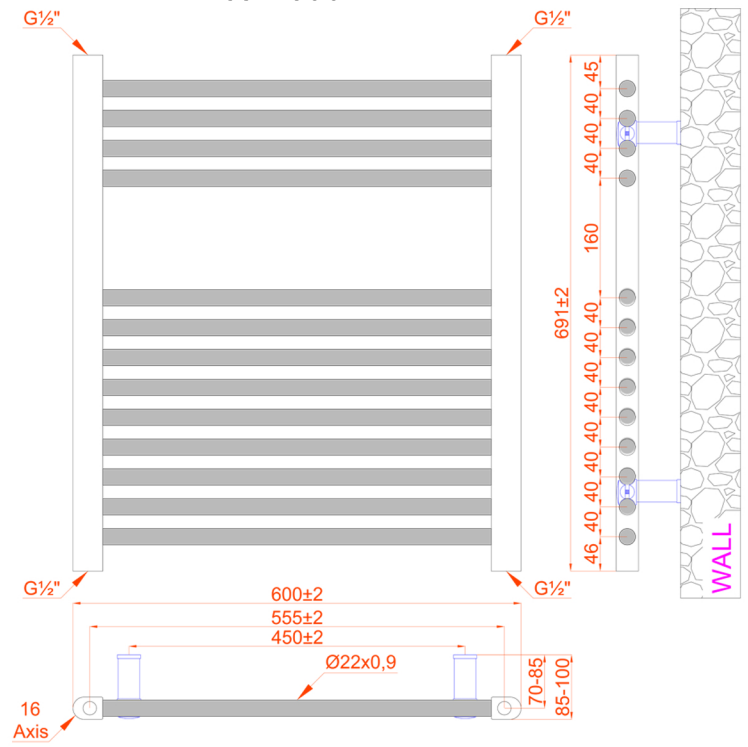

HEIGHT 691MM

HEIGHT 1186MM

Radiator Specification

- Bar Size: 22mm
- Material: Steel
- Warranty: 2 Year Manufacture
- Product tested in accordance with EN442

Features and Benefits

- Finished in Chrome
- On/Off heating element
- IPX5 Rating
- Available in straight design, making this an essential for every bathroom
- Factory-filled and ready to install

Product Code New	Finish	Height (mm)	Length (mm)	Depth (mm)	Output (Watts)
136070	Chrome	691	450	53-74	150
136071	Chrome	691	600	53-74	150
136072	Chrome	1186	450	53-74	400
136073	Chrome	1186	600	53-74	400

691X450MM

691X600MM

1186X450MM

1186X600MM