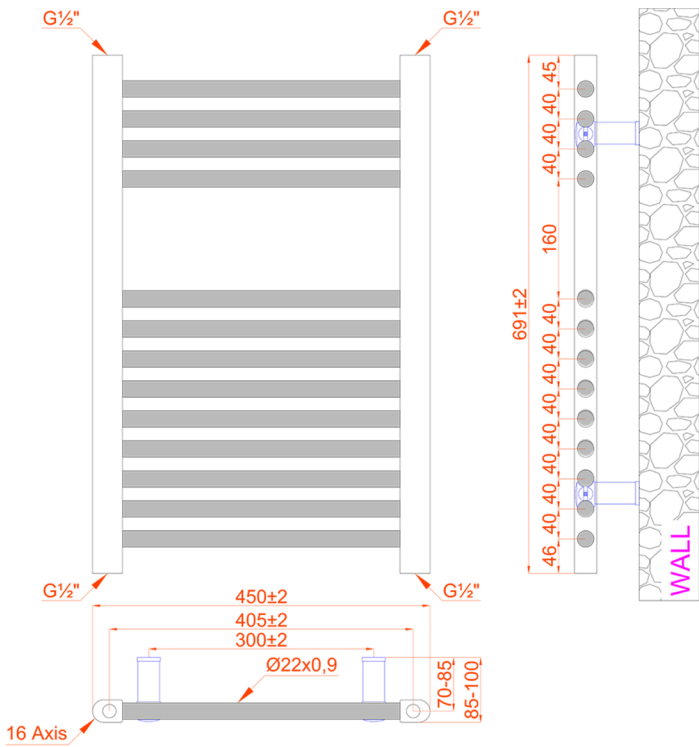

HEIGHT 691MM

HEIGHT 1186MM

Radiator Specification

- Bar Size: 22mm
- Material: Steel
- Warranty: 2 Year Manufacture
- Product tested in accordance with EN442

Features and Benefits

- Finished in Chrome
- On/Off heating element
- IPX5 Rating
- Available in straight design, making this an essential for every bathroom
- Factory-filled and ready to install

Product Code New	Finish	Height (mm)	Length (mm)	Depth (mm)	Output (Watts)
136070	Chrome	691	450	53-74	150
136071	Chrome	691	600	53-74	150
136072	Chrome	1186	450	53-74	400
136073	Chrome	1186	600	53-74	400

691X450MM

691X600MM

1186X450MM

1186X600MM