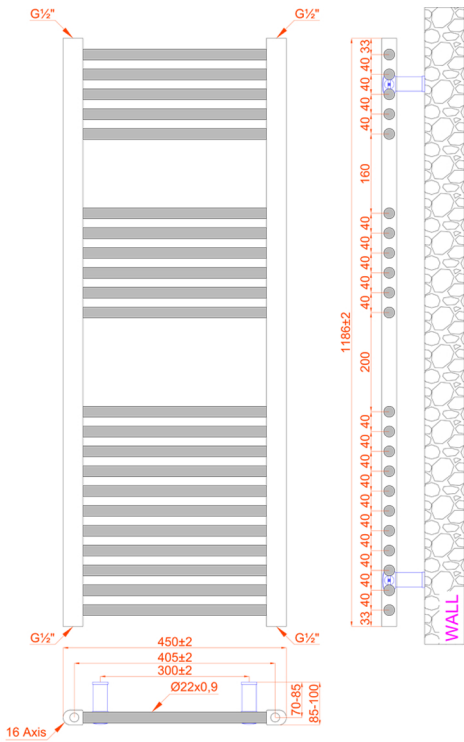

HEIGHT 691MM

HEIGHT 1186MM

Radiator Specification

- Bar Size: 22mm
- Material: Steel
- Warranty: 2 Year Manufacture
- Product tested in accordance with EN442

Features and Benefits

- Finished in Chrome
- On/Off heating element
- IPX5 Rating
- Available in straight design, making this an essential for every bathroom
- Factory-filled and ready to install

Product Code New	Finish	Height (mm)	Length (mm)	Depth (mm)	Output (Watts)
136070	Chrome	691	450	53-74	150
136071	Chrome	691	600	53-74	150
136072	Chrome	1186	450	53-74	400
136073	Chrome	1186	600	53-74	400

691X450MM

691X600MM

1186X450MM

1186X600MM