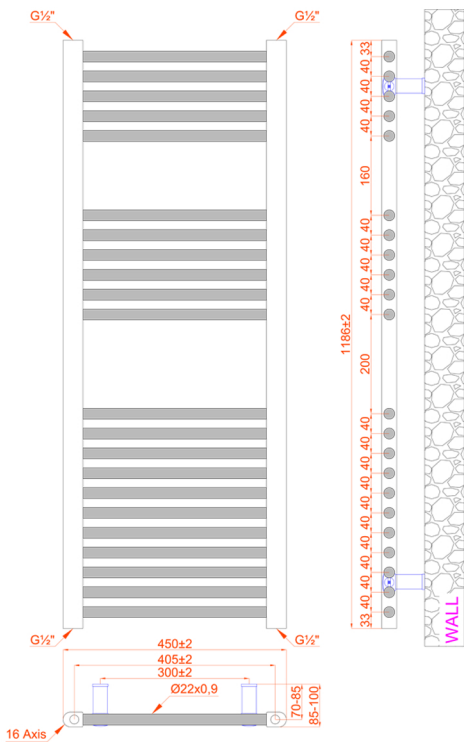

HEIGHT 691MM

HEIGHT 1186MM

## Radiator Specification

- Bar Size: 22mm
- Material: Steel
- Warranty: 2 Year Manufacture
- Product tested in accordance with EN442

Product Code New	Finish	Height (mm)	Length (mm)	Depth (mm)	Output (Watts)
136074	White	691	450	53-74	150
136075	White	691	600	53-74	150
136076	White	1186	450	53-74	400
136077	White	1186	600	53-74	400

691X450MM

691X600MM

1186X450MM

1186X600MM