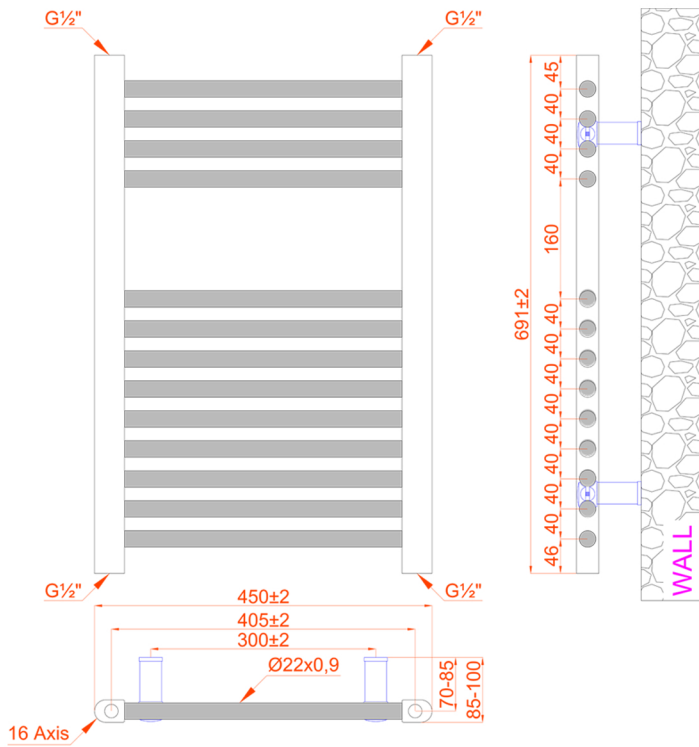

HEIGHT 691MM

HEIGHT 1186MM

## Radiator Specification

- Bar Size: 22mm
- Material: Steel
- Warranty: 2 Year Manufacture
- Product tested in accordance with EN442

Product Code New	Finish	Height (mm)	Length (mm)	Depth (mm)	Output (Watts)
136074	White	691	450	53-74	150
136075	White	691	600	53-74	150
136076	White	1186	450	53-74	400
136077	White	1186	600	53-74	400

691X450MM

691X600MM

1186X450MM

1186X600MM