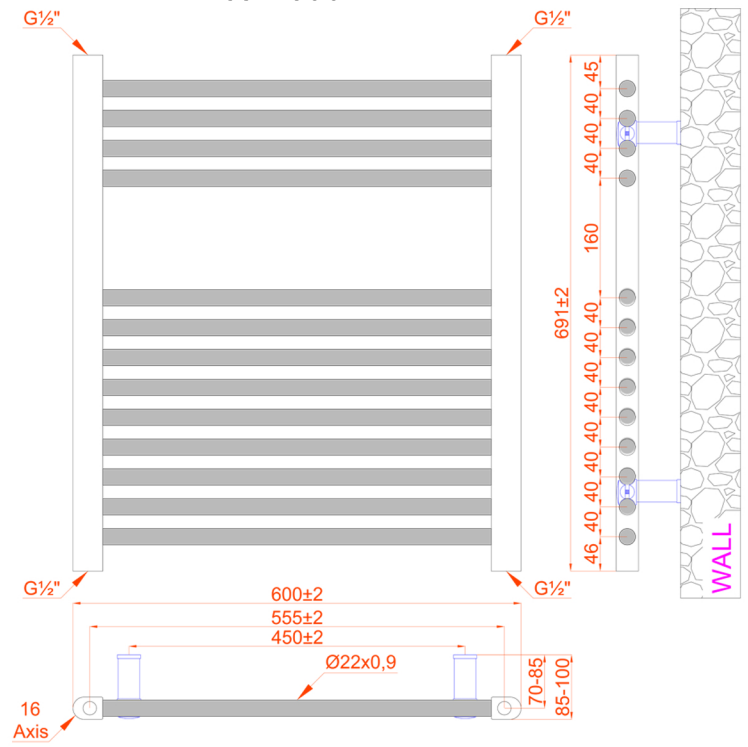

HEIGHT 691MM

HEIGHT 1186MM

## Radiator Specification

- Bar Size: 22mm
- Material: Steel
- Warranty: 2 Year Manufacture
- Product tested in accordance with EN442

Product Code New	Finish	Height (mm)	Length (mm)	Depth (mm)	Output (Watts)
136074	White	691	450	53-74	150
136075	White	691	600	53-74	150
136076	White	1186	450	53-74	400
136077	White	1186	600	53-74	400

691X450MM

691X600MM

1186X450MM

1186X600MM