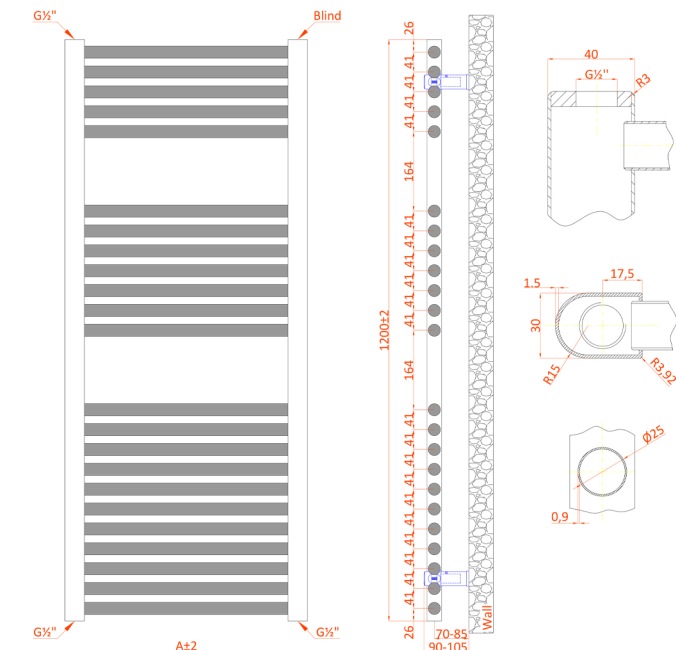

Product Code New	Product name	Finish	Height (mm)	Length (mm)	Output (Watts)
200013	Pisa Thermostatic	Chrome	800	500	200
200012	Pisa Thermostatic	Chrome	1200	400	

## HEIGHT = 800MM

A±2	B±2	C±2
300mm	255mm	150mm
400mm	355mm	250mm
450mm	405mm	300mm
500mm	455mm	350mm
600mm	555mm	450mm
750mm	705mm	600mm
1000mm	955mm	850mm

## HEIGHT = 1200MM

A±2	B±2	C±2
300mm	255mm	150mm
400mm	355mm	250mm
450mm	405mm	300mm
500mm	455mm	350mm
600mm	555mm	450mm
750mm	705mm	600mm
1000mm	955mm	850mm