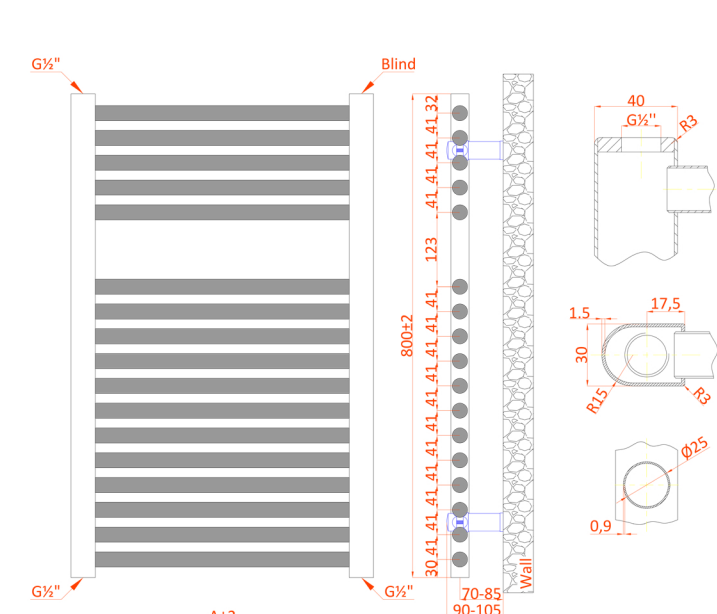

## Features and Benefits

- Stylish remote-controlled towel rail
- 7 Day timer
- 5 step temperature regulator with 30c-60c
- Drying function – heating power and time programming 1 to 4 hours
- Supplied with remote control

Product Code New	Product name	Finish	Height (mm)	Length (mm)	Output (Watts)
200013	Pisa Thermostatic	Chrome	800	500	200
200012	Pisa Thermostatic	Chrome	1200	400	

## HEIGHT = 800MM

A±2	B±2	C±2
300mm	255mm	150mm
400mm	355mm	250mm
450mm	405mm	300mm
500mm	455mm	350mm
600mm	555mm	450mm
750mm	705mm	600mm
1000mm	955mm	850mm

## HEIGHT = 1200MM

A±2	B±2	C±2
300mm	255mm	150mm
400mm	355mm	250mm
450mm	405mm	300mm
500mm	455mm	350mm
600mm	555mm	450mm
750mm	705mm	600mm
1000mm	955mm	850mm