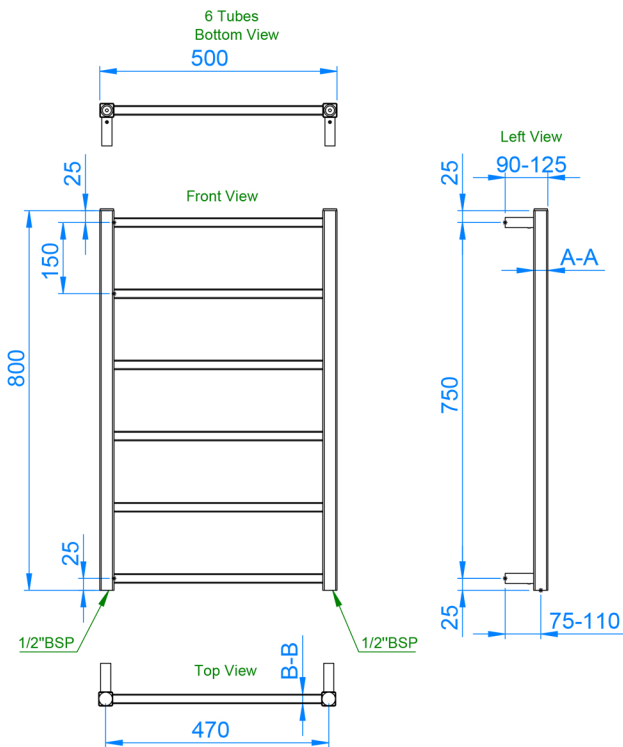

800X500MM

1200X500MM

#### Features and Benefits

- Beautiful polished stainless steel
- Smaller sizes are perfect for En-suites and cloakrooms
- Ideal for wet rooms
- Square bar design

Product Code New	Finish	Height (mm)	Length (mm)	Depth (mm)	Pipe Centres	Output (Watts)	Output (BTUs)
230006	Polished Stainless Steel	800	500	90-125	470	168	573
230007	Polished Stainless Steel	1200	500	90-125	470	238	812

## 800X500MM

## 1200X500MM